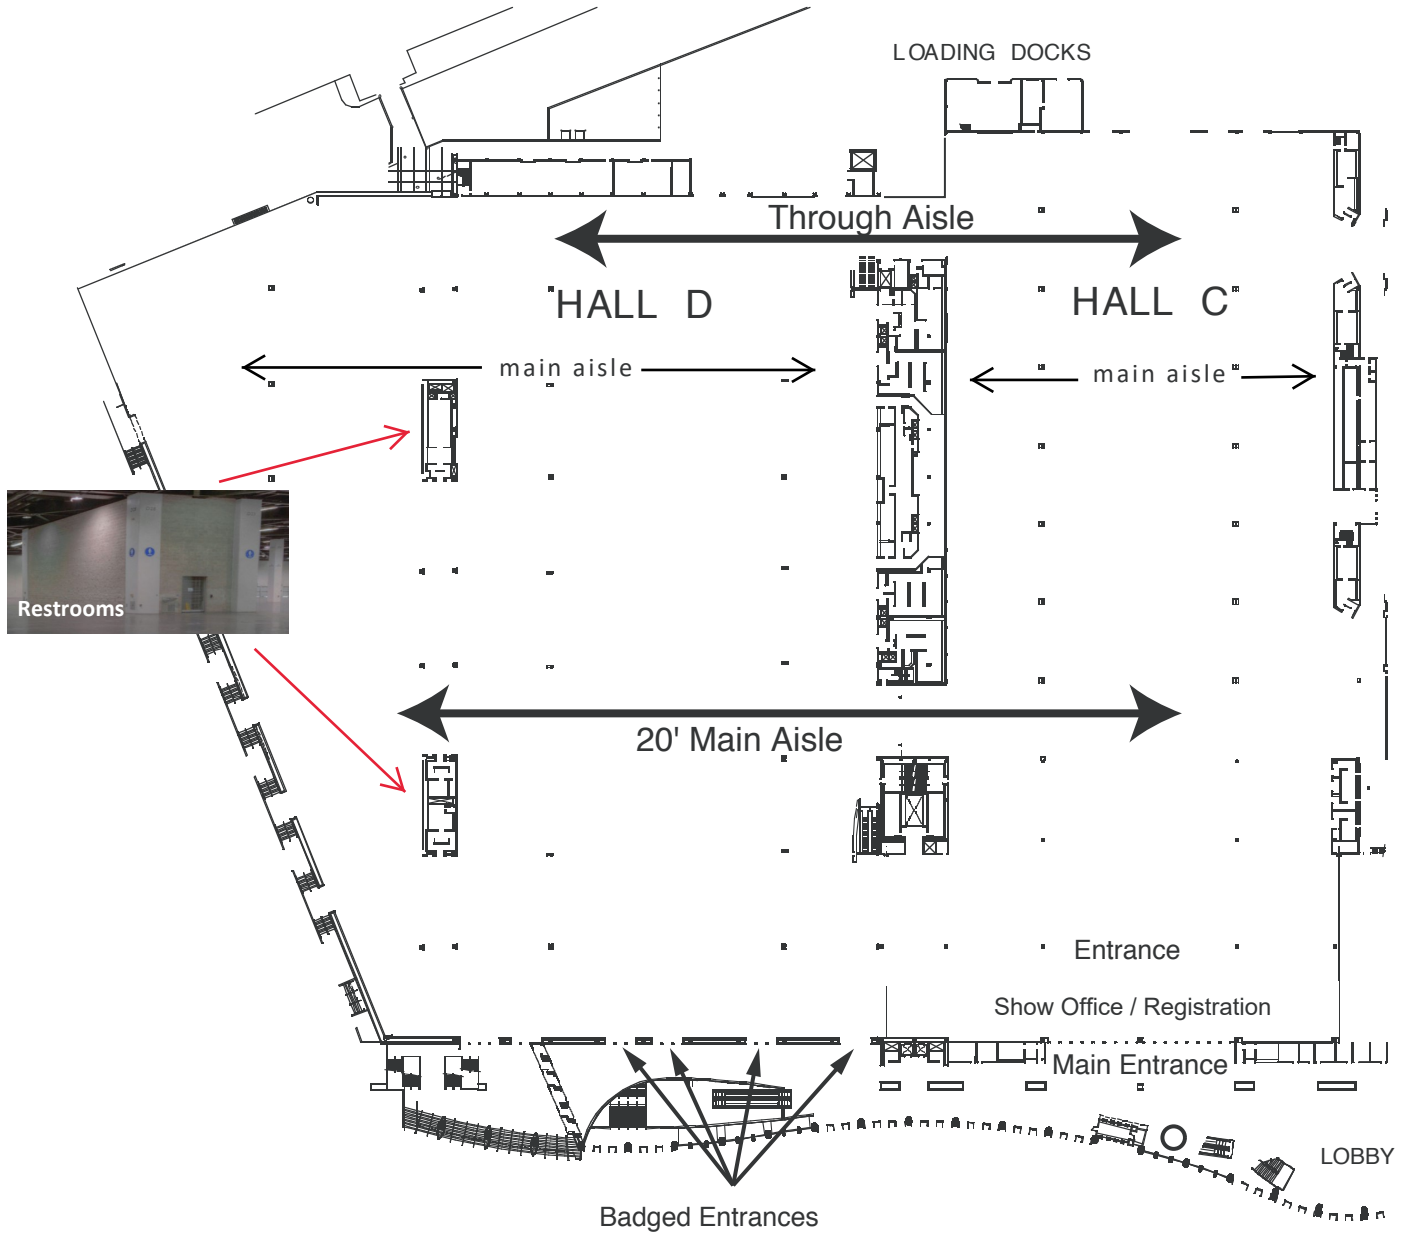

Anaheim Convention Center | Anaheim, California
Exhibit Hall C (aisles 3100-4800) Exhibit Hall D (aisles 600-2800)
Exhibit Halls are Contiguous

CEILING HEIGHTS: Hall C 25'
Hall D 25'

COLUMNS: Hall C: 2'6" Square
Hall D: 3'0" Square

FH: Fire Hose Cabinet
FE: Fire Extinguisher

For complete event details visit ipcapexexpo.org