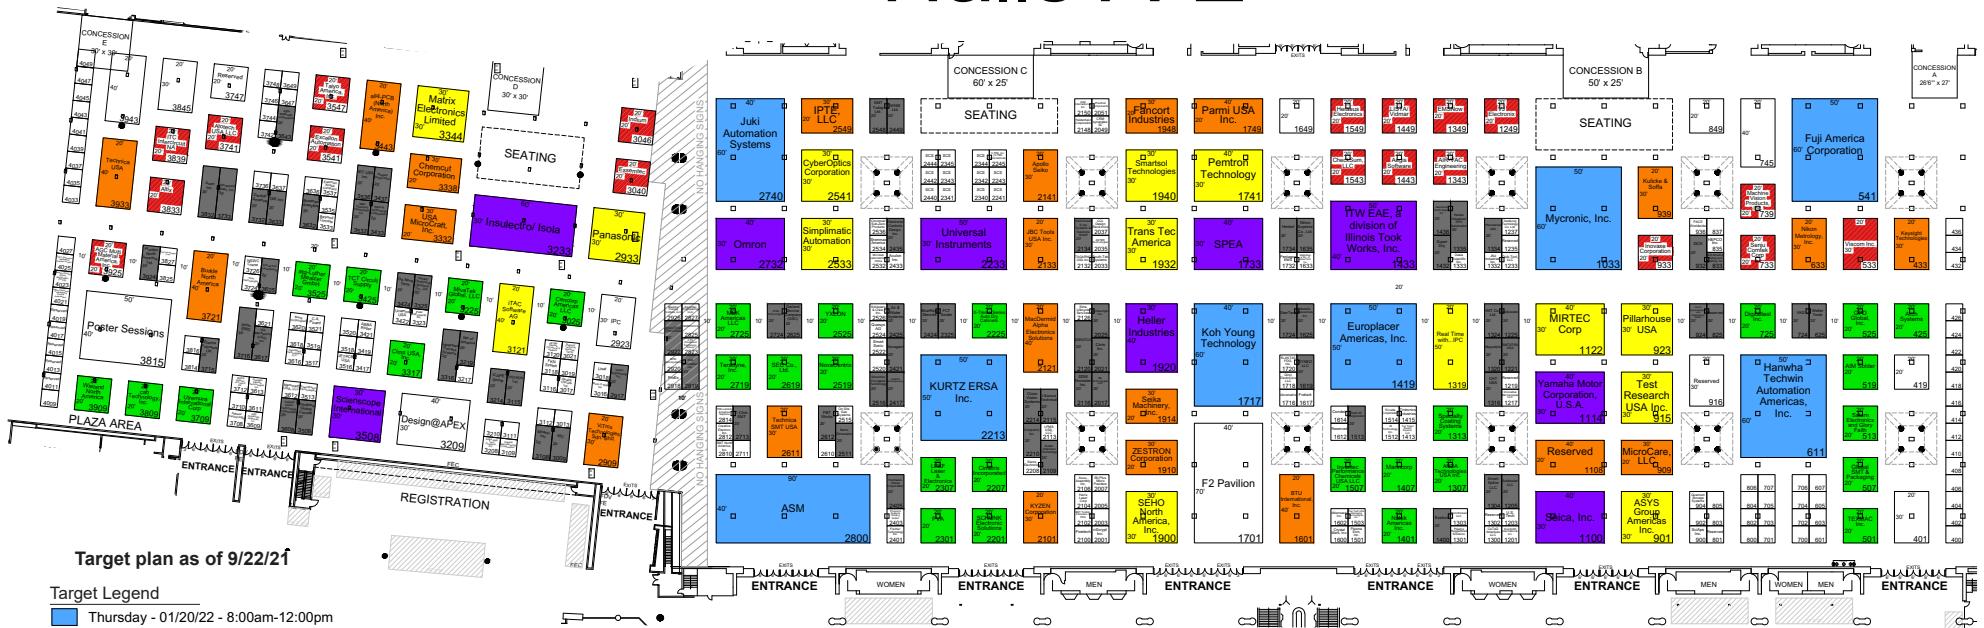

IPC APEX EXPO

January 25-27, 2022

San Diego Convention Center • Halls C-H • San Diego, California

Questions?
Please contact targets@shepardes.com

Halls A-E

Target plan as of 9/22/21

Target Legend

- Thursday - 01/20/22 - 8:00am-12:00pm
- Thursday - 01/20/22 - 1:00pm-4:30pm
- Friday - 01/21/22 - 8:00am-12:00pm
- Friday - 01/21/22 - 1:00pm-4:30pm
- Saturday - 01/22/22 - 8:00am-12:00pm
- Saturday - 01/22/22 - 1:00pm-4:30pm
- Sunday - 01/23/22 - 8:00am-4:00pm
- Monday - 01/24/22 - 8:00am-4:30pm