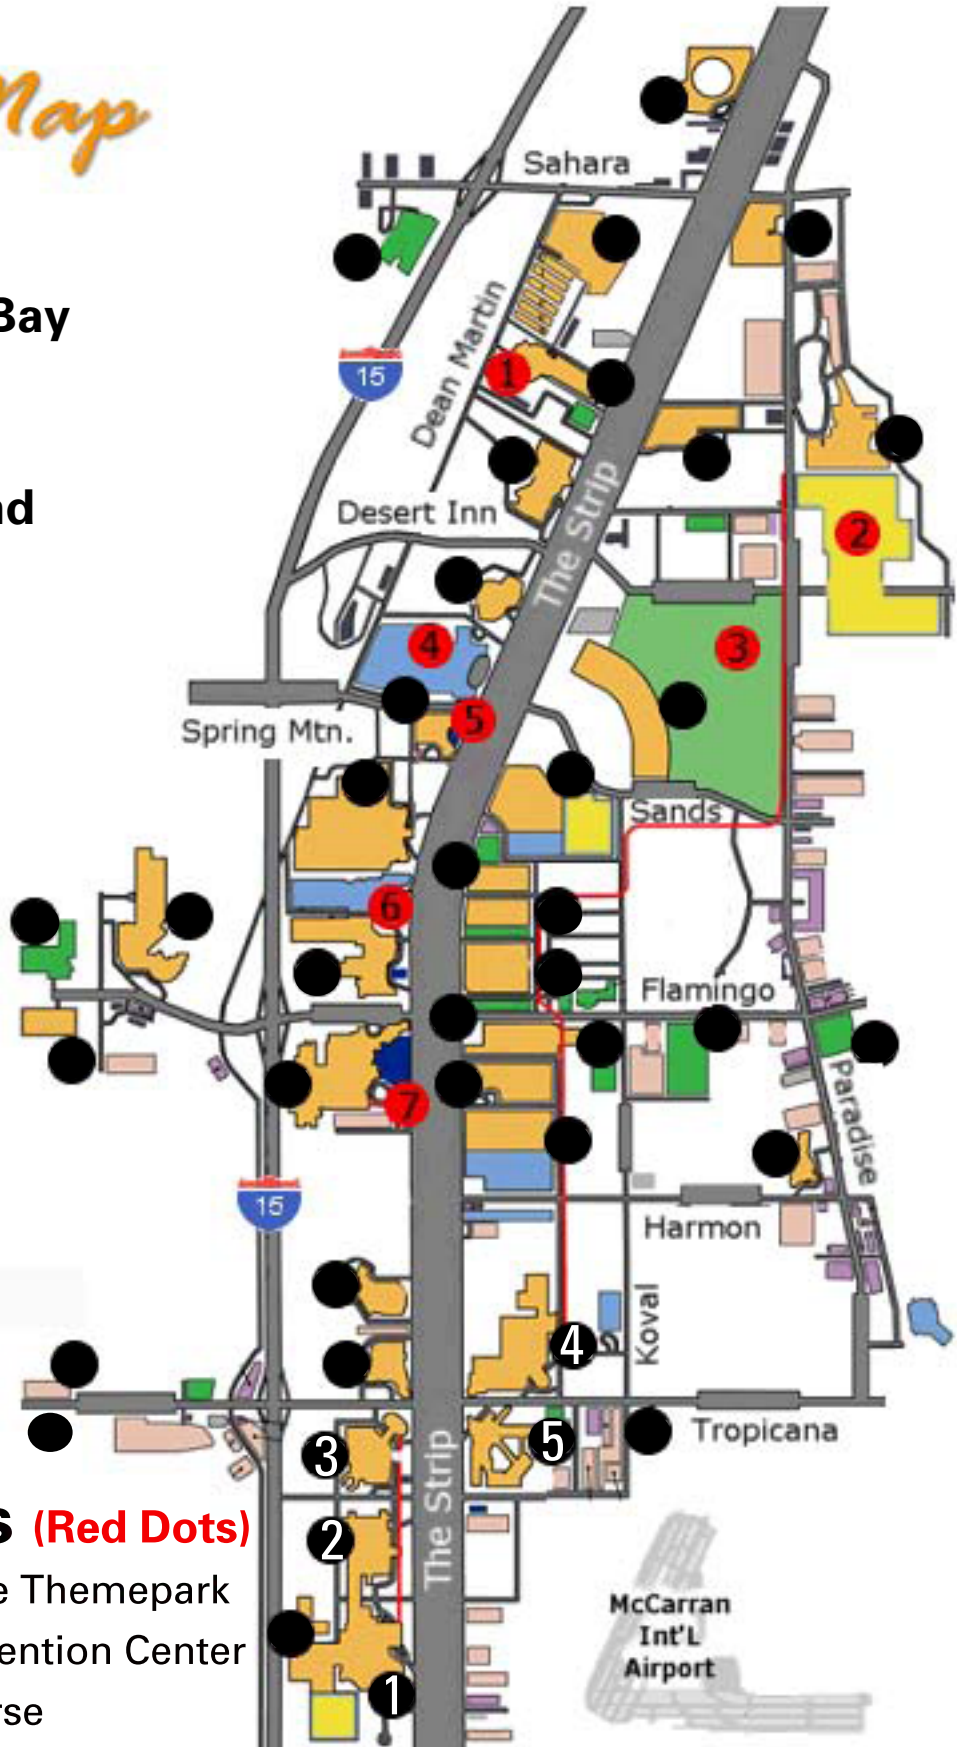

Strip Map

Hotels

- 1. Mandalay Bay
- 2. Luxor
- 3. Excalibur
- 4. MGM Grand
- 5. Tropicana

Attractions (Red Dots)

1. AdventureDome Themepark
2. Las Vegas Convention Center
3. Wynn Golf Course
4. Fashion Show Mall
5. Sirens of TI Show
6. Forum Shops @ Caesars
7. Bellagio Fountains

Mandalay Bay
Convention Center

	= Monorail
	= Shopping
	= Major Hotels
	= Small Hotels
	= Conv. Centers