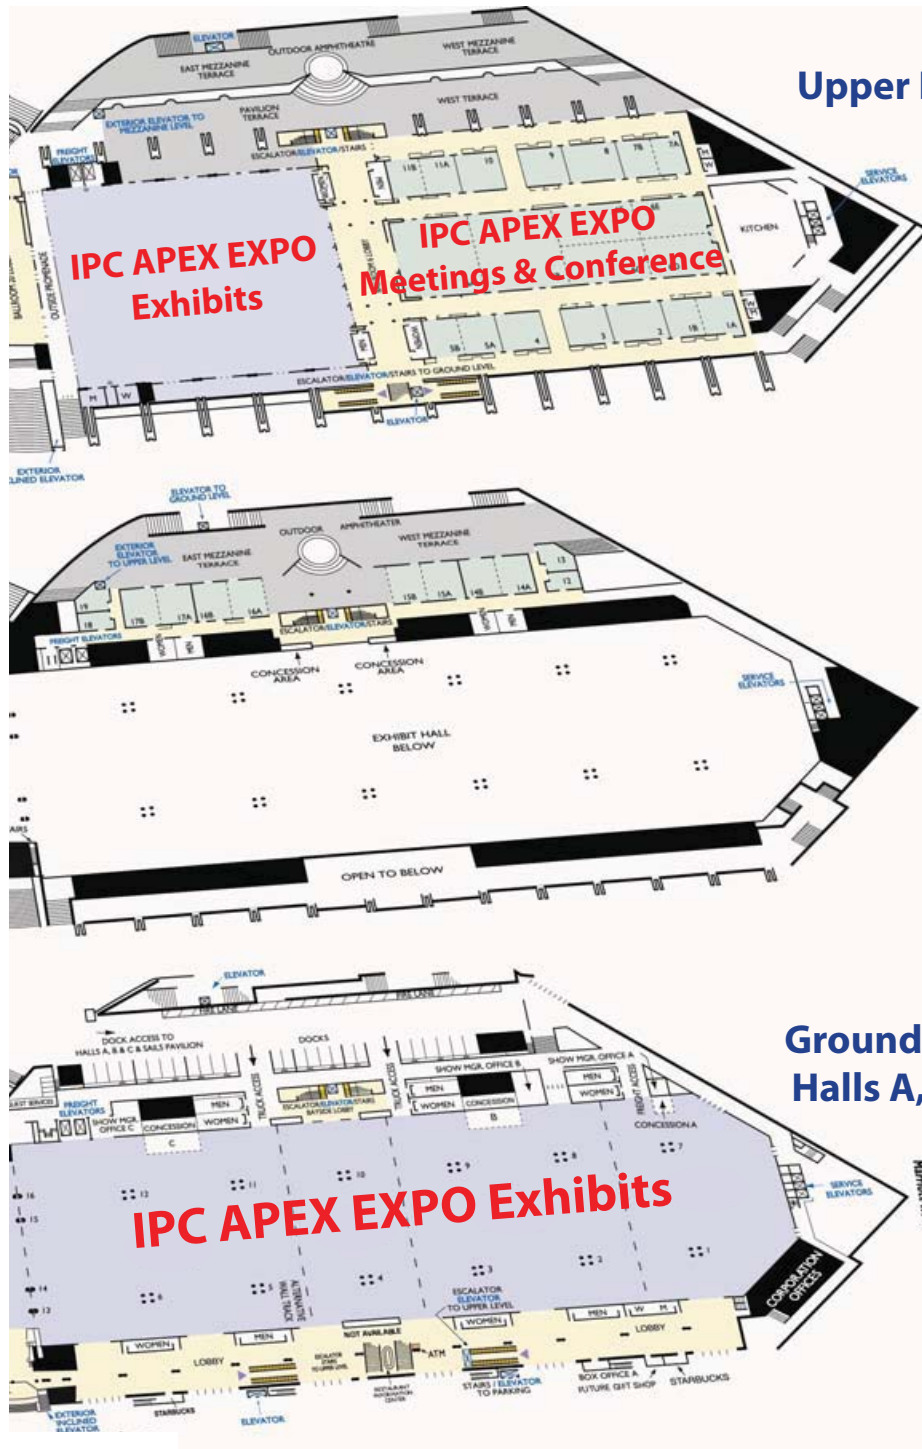

# 2012 IPC APEX EXPO

## San Diego Convention Center

### February 28 – March 1, 2012

Upper Level

Ground Level  
Halls A, B & C